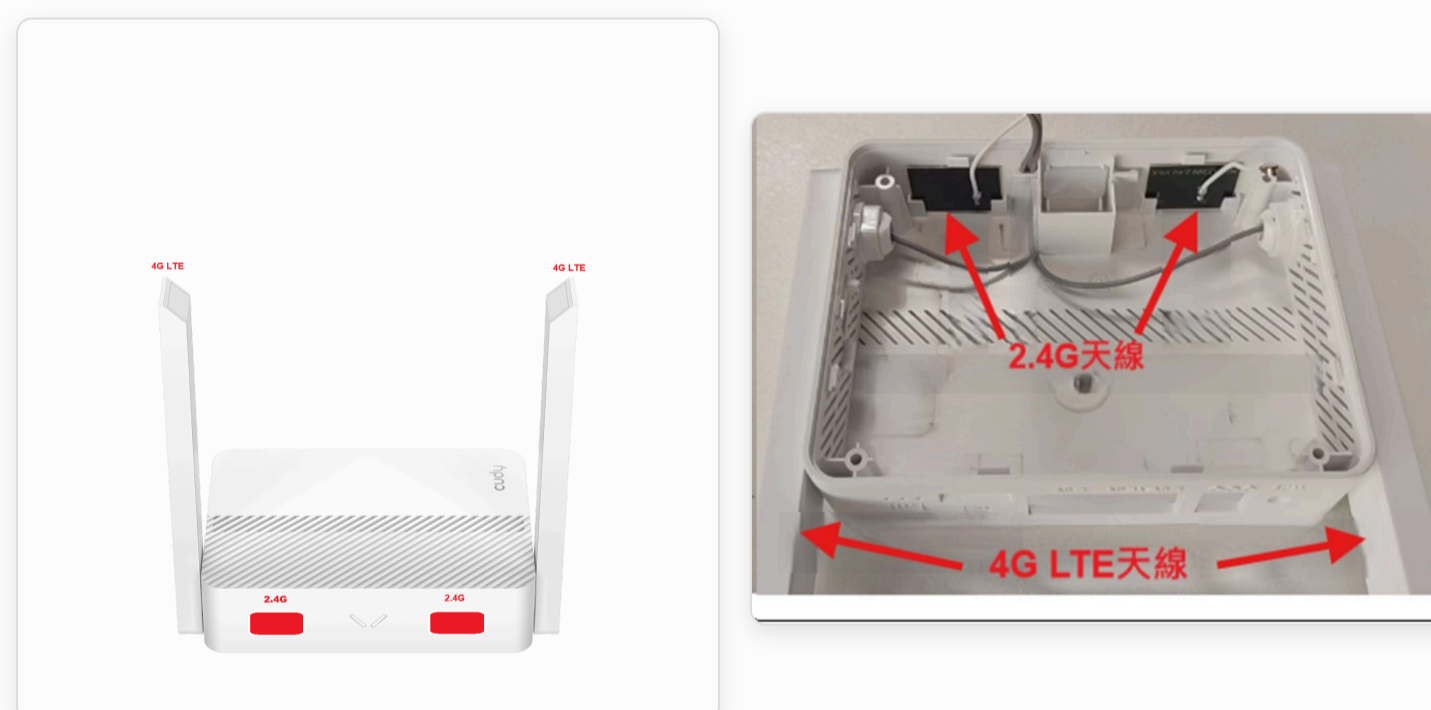

各產品外置天線規格對照表

以下將介紹各產品的外置天線規格，幫助您識別 2.4G 與 5G 對應的天線位置

WR3600

BE3600 Gigabit Wi-Fi 7 Router
WR3600 1.0

A dual-band WiFi 7 router with an aggregate of 3.6 Gbps speed and five Gigabit ports, catering to gaming and entertainment scenarios.

- 📡 Broadcom 2 GHz Quad-Core CPU
- 📶 4-Stream Dual-Band Wi-Fi 7
- 📶 2882 Mbps + 688 Mbps Wi-Fi ¹
- 📶 5x Gigabit Ethernet Ports
- 🏠 Covers 130 m² (1,400 ft²) ²
- 🌐 VPN Server and Client
- 📱 Cudy App, Cloud Control

Share InfoCard

WR3000S

AX3000 Gigabit Mesh Wi-Fi 6 Router White
WR3000S 1.0

A WiFi 6 router with five Gigabit ports, suitable for home internet up to 1000 Mbps, connecting many devices, and reducing latency.

- 📡 1.3 GHz Dual-Core CPU
- 📶 4-Stream Dual-Band Wi-Fi 6
- 📶 2402 Mbps + 574 Mbps Wi-Fi ¹
- 📶 5x Gigabit Ethernet Ports
- 🏠 200 Connected Devices ²
- 🏠 Covers 130 m² (1,400 ft²) ³
- 🌐 Cudy Mesh, VPN Server and Client
- 📱 Cudy App, Cloud Control

Share InfoCard

WR1500

AX1500 Mesh Wi-Fi 6 Router
WR1500 1.0

A Gigabit WiFi 6 router with 4 Gigabit ports, suitable for home internet up to 1000 Mbps, connecting many devices, and reducing latency.

- 📶 4-Stream Dual-Band Wi-Fi 6
- 📶 1201 Mbps + 300 Mbps Wi-Fi ¹
- 📶 4x Gigabit Ethernet Ports
- 📶 Beamforming
- 🏠 60 Connected Devices ²
- 🏠 Covers 100m² (1,100 ft²) ³
- 🌐 Cudy Mesh, VPN Client
- 📱 Cudy App, Cloud Control

Share InfoCard

LT300

WR6500

BE6500 Gigabit Wi-Fi 7 Router
WR6500 1.0

A dual-band WiFi 7 router with an aggregate of 6.5 Gbps speed, and five Gigabit ports, catering to super-fast internet access, gaming, and entertainment scenarios.

- 📡 Broadcom 2 GHz Quad-Core CPU
- 📶 6-Stream Dual-Band Wi-Fi 7
- 📶 5765 Mbps + 688 Mbps Wi-Fi ¹
- 📶 5x Gigabit Ethernet Ports
- 🏠 200 Connected Devices ²
- 🏠 Covers 140 m² (1,500 ft²) ³
- 🌐 VPN Server and Client
- 📱 Cudy App, Cloud Control

WR3600E

BE3600 Gigabit Wi-Fi 7 Router
WR3600E 1.0

A dual-band WiFi 7 router providing the MLO speed aggregation feature, ideal for latency-sensitive, speed-demanding scenarios.

- 📡 Broadcom 2 GHz Quad-Core CPU
- 📶 4-Stream Dual-Band Wi-Fi 7
- 📶 2882 Mbps + 688 Mbps Wi-Fi ¹
- 📶 4x Gigabit Ethernet Ports
- 🏠 200 Connected Devices ²
- 🏠 Covers 130 m² (1,400 ft²) ³
- 🌐 VPN Server and Client
- 📱 Cudy App, Cloud Control

Share InfoCard